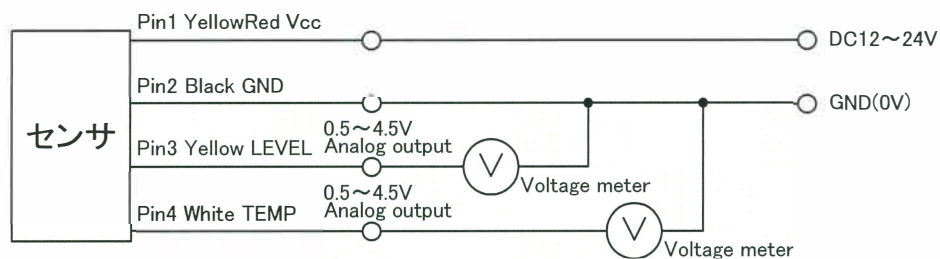

HL-CA

Wire	AEX 0.5f
Corrugated tube	PA66
Excel tube	Si
Case	PPS-GF40

Wiring diagram

Pin configuration