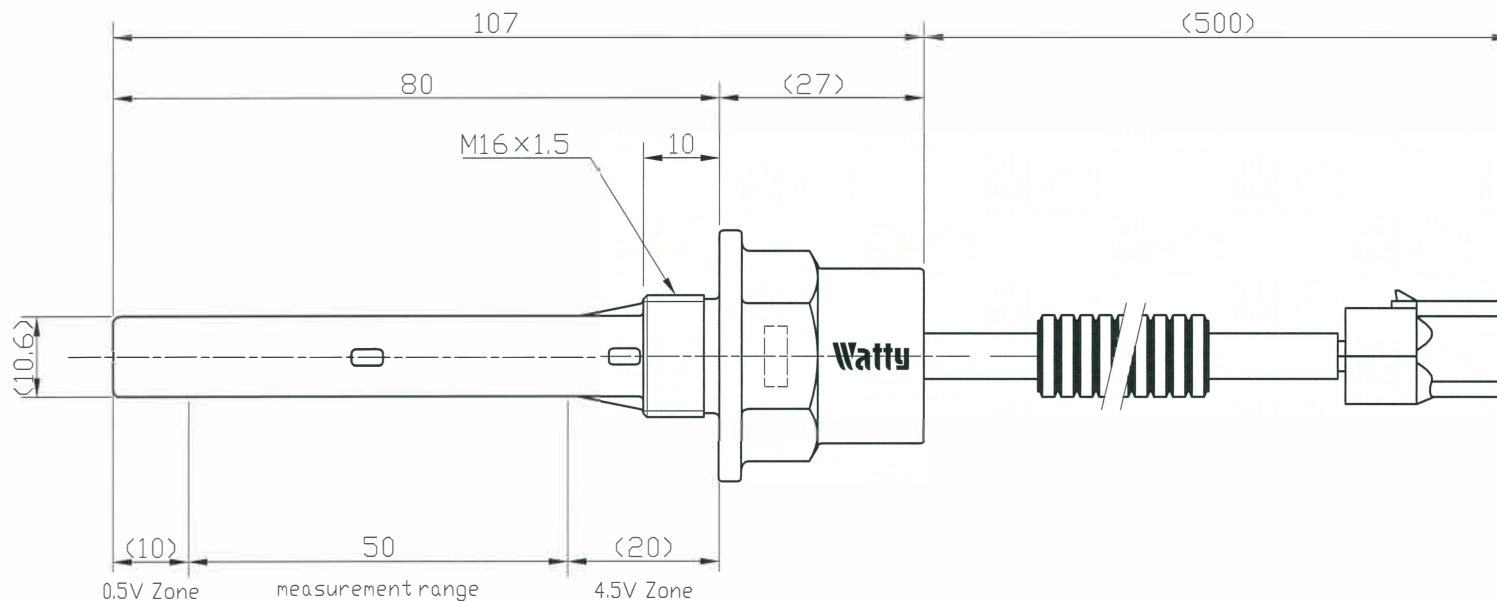

HL-CA

Wire	AEX 0.5f
Corrugated tube	PA66
Excel tube	Si
Case	PPS-GF40

Wiring diagram

Pin configuration