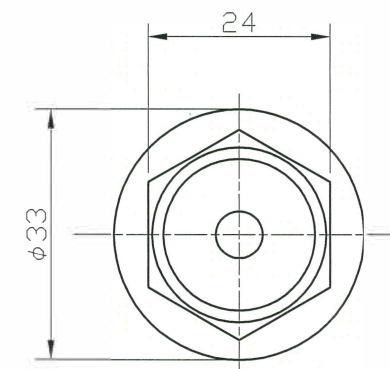

HL-CA

Wire	AEX 0.5f
Corrugated tube	PA66
Excel tube	Si
Case	PPS-GF40

Wiring diagram

Pin configuration