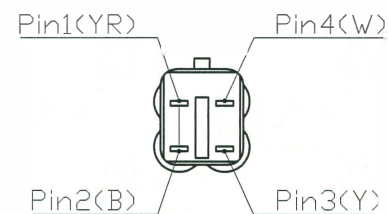

HL-CA

Wire	AEX 0.5f
Corrugated tube	PA66
Excel tube	Si
Case	PPS-GF40

Wiring diagram

Pin configuration