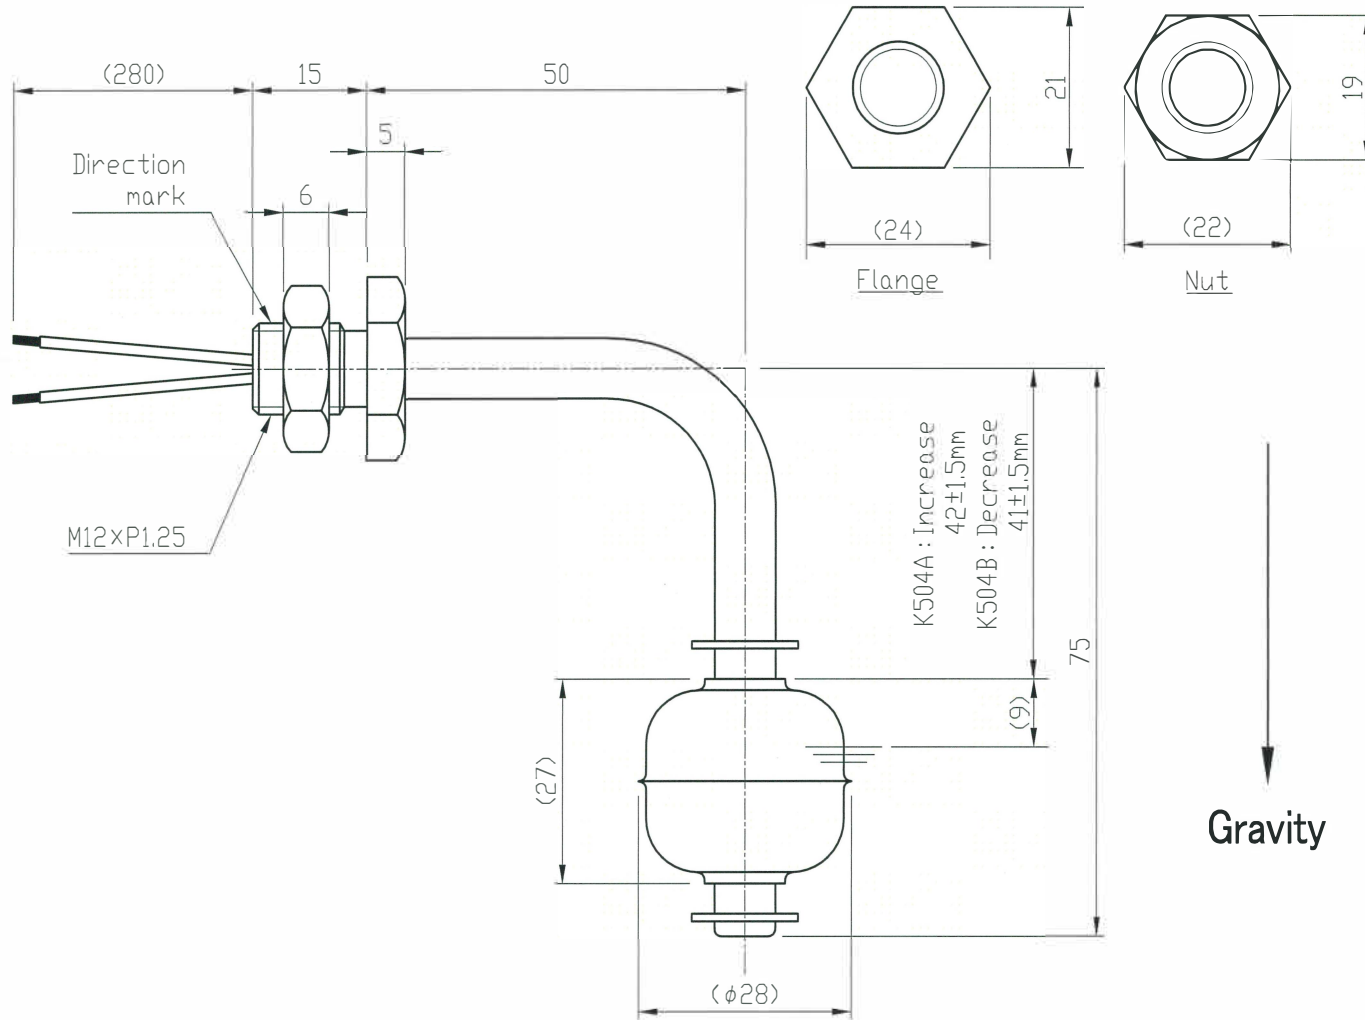

HL-K504

Side mount type

Wire	UL1430 AWG20
Stem	SUS304
Nut	SUS304
Float	SUS316L
Stopper	SUS316

Made in Japan

<http://www.tashika.co.jp/>