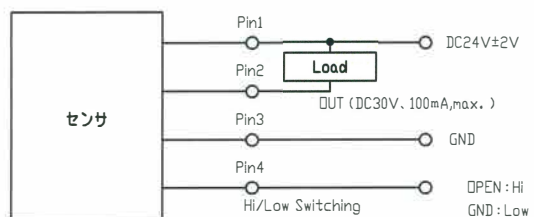

HL-V1

Cover	SUS316L
Stem	SUS316L
Screw	SUS304
Lid	SUS316L

Accessories: Other side connector[XS2C-D4S1 (OMRON)]

Wiring diagram