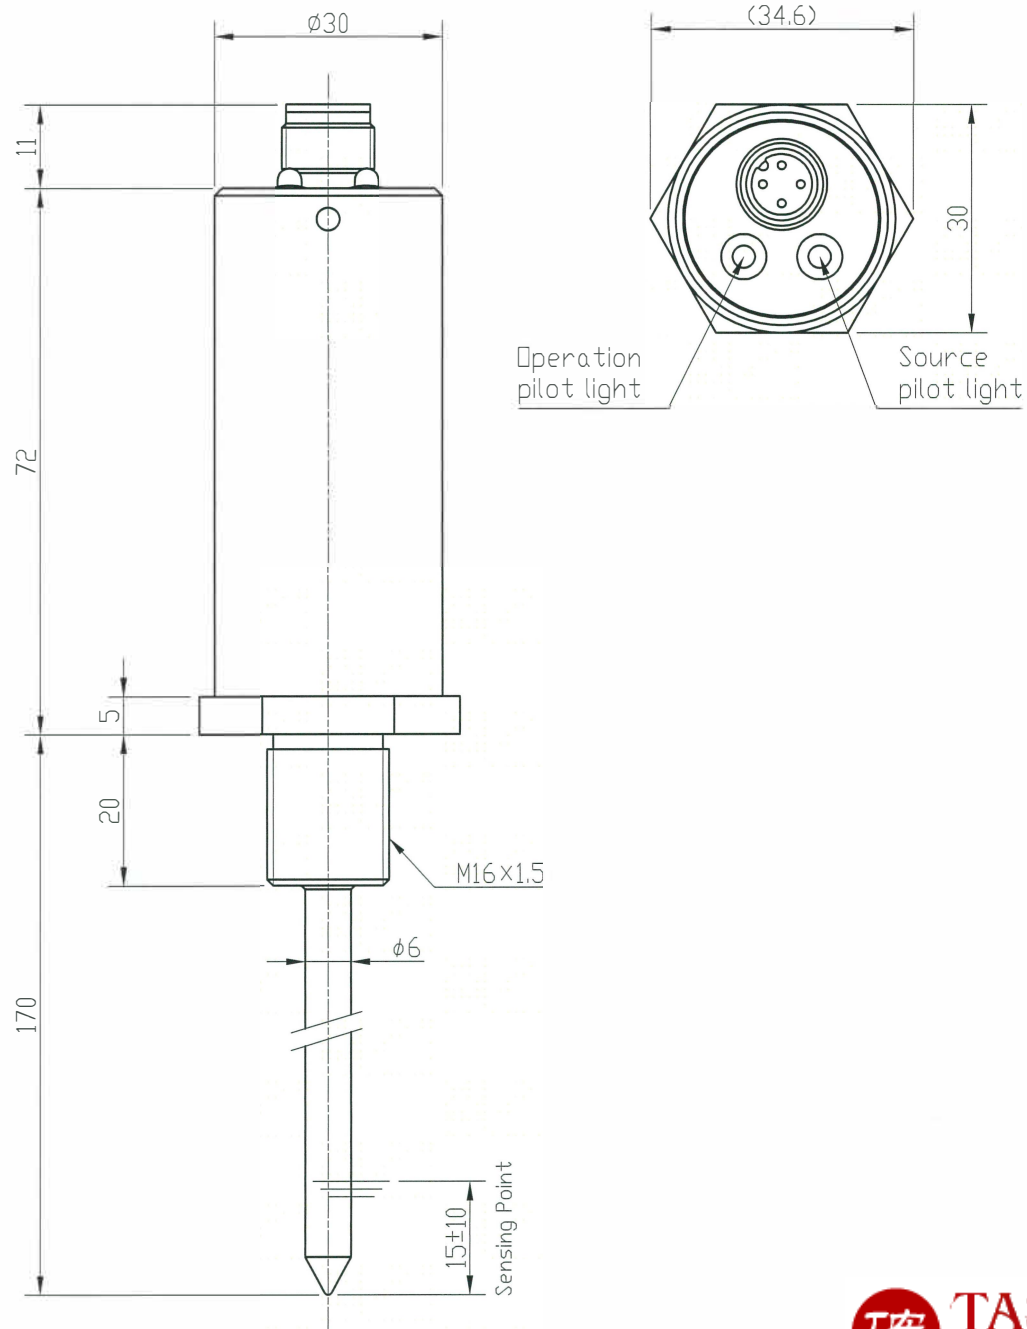

HL-V1

Cover	SUS316L
Stem	SUS316L
Screw	SUS304
Lid	SUS316L

Accessories: Other side connector[XS2C-D4S1 (OMRON)]

Wiring diagram